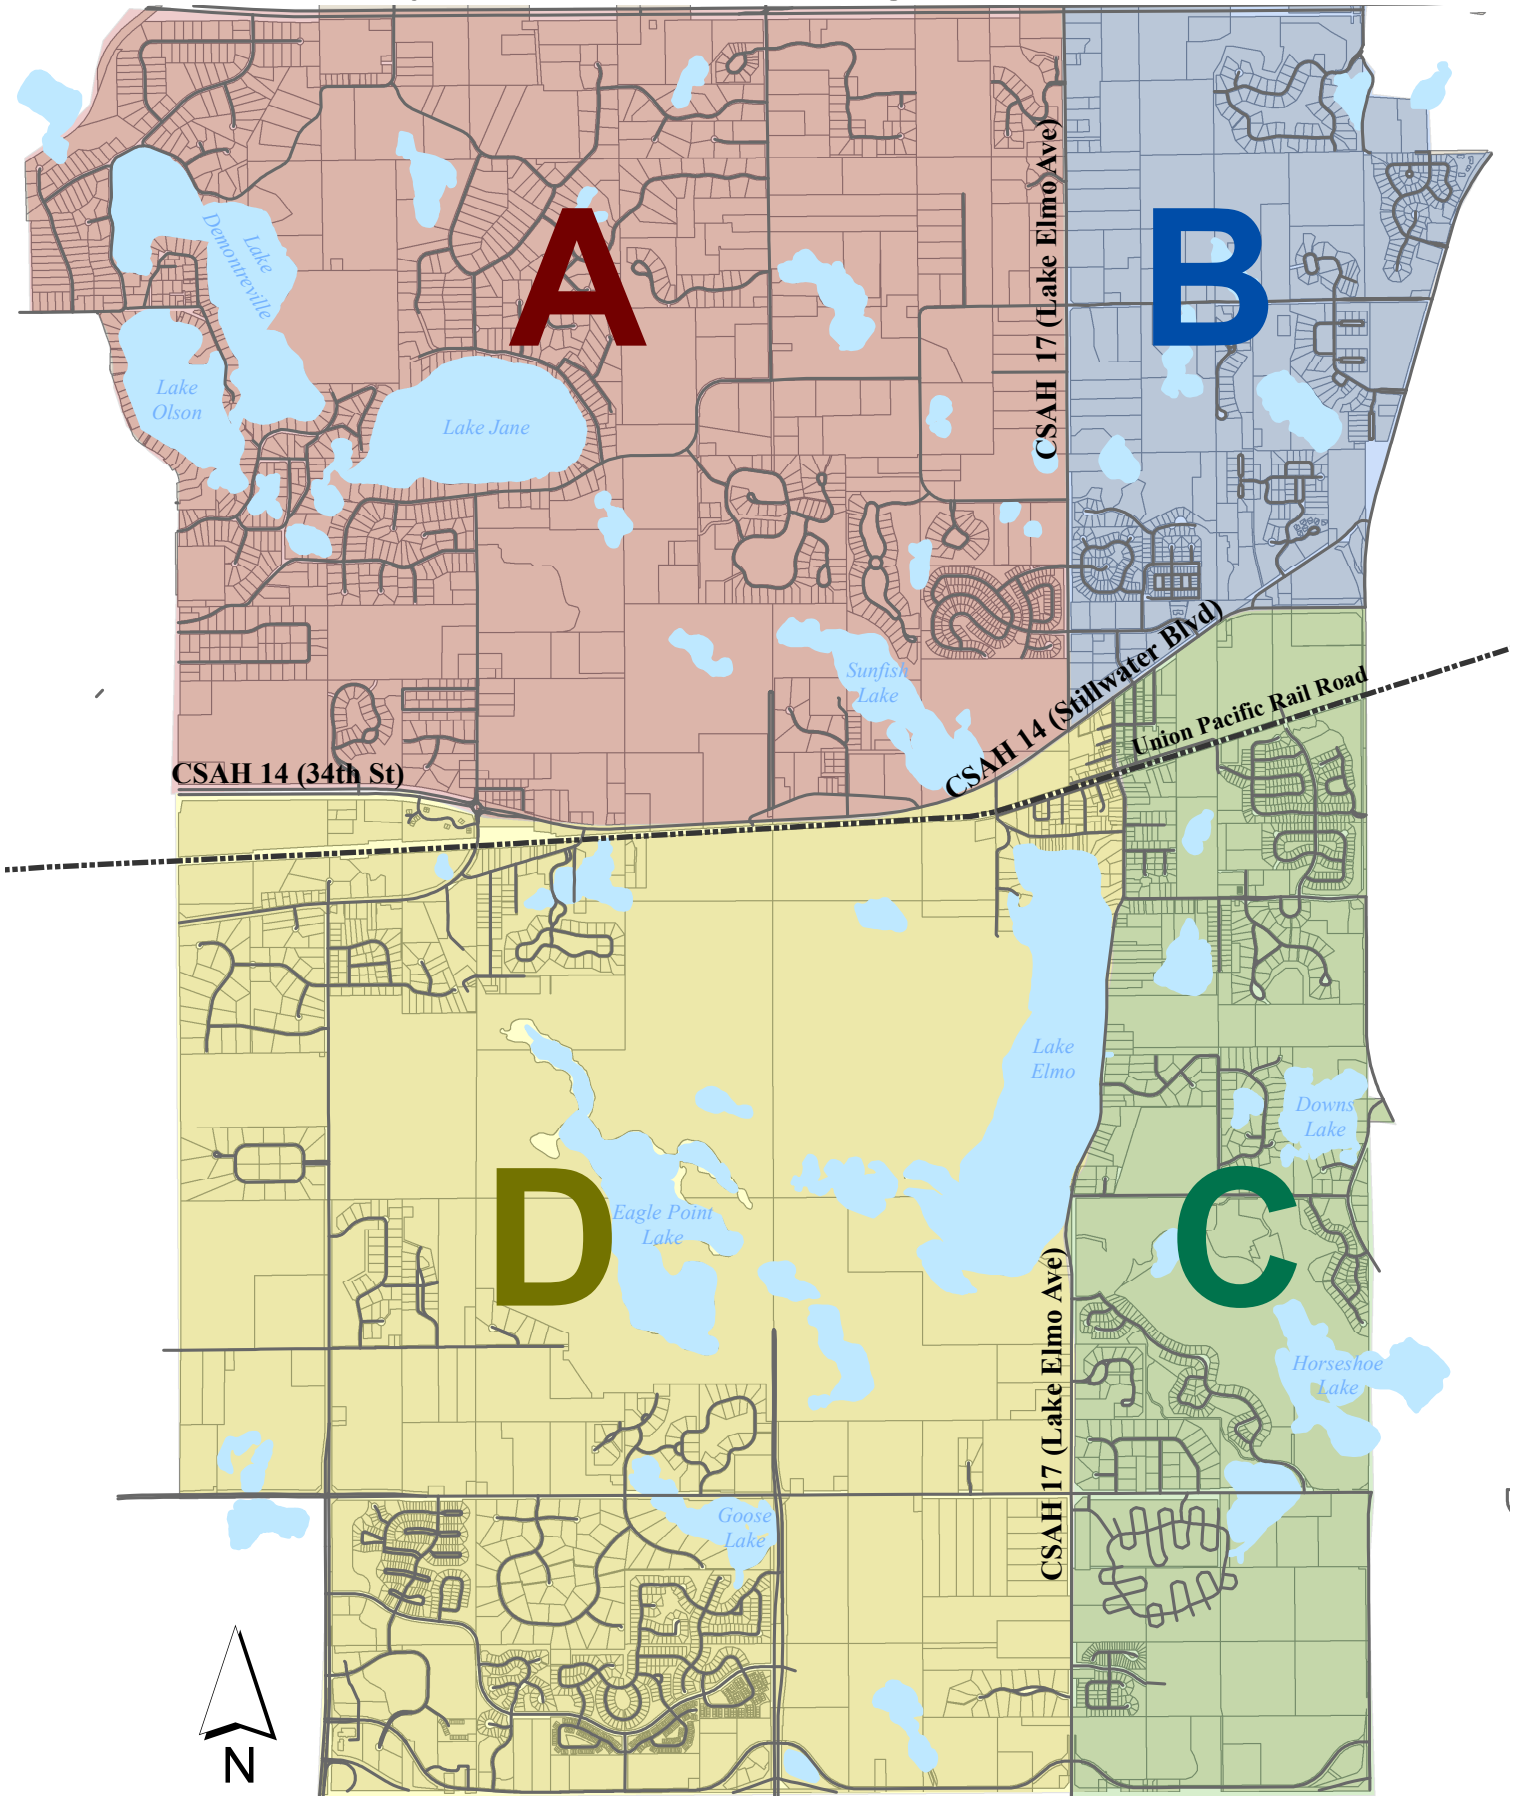

City of Lake Elmo Irrigation Zones

Map Date: May 2023
Map Made By: City of Lake Elmo

- | | | | |
|---|----------------------------|--|-------------------------------|
|  | Zone A - Monday & Friday |  | Zone B - Tuesday & Friday |
|  | Zone D - Thursday & Sunday |  | Zone C - Wednesday & Saturday |